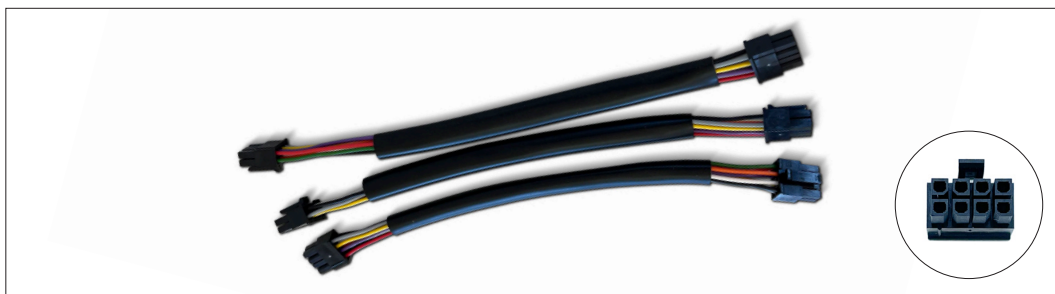

Molex to Molex 8 pins cables to connect ISPCB P4 to 16, 32, 36 cues interfaces.

ITEM CODE	DESCRIPTION	PACKAGING
IS-CAV1R32	CABLE 47X8 with Molex 2X4	5/1
IS-CAV2R32	CABLE 37X8 with Molex 2X4	5/1
IS-CAV3R32	CABLE 28X8 with Molex 2X4	5/1
IS-CAV4R32	CABLE 18X8 with Molex 2X4	5/1