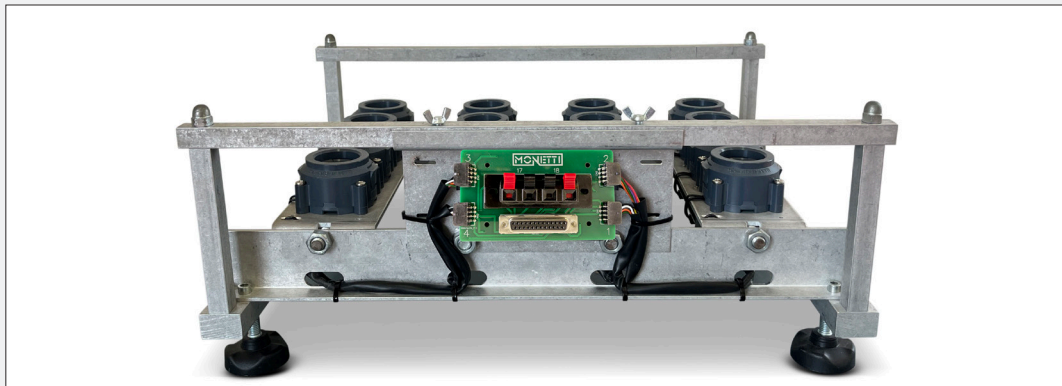

2023 | iShot® Plug&Fire Products catalogue

**MONETTI**

ITEM CODE	DESCRIPTION	PACKAGING
IS-BASE2	<p><b>BASE 2.0</b></p> <p>The universal holder for iShot® singleshots from 0,8" (20 mm) up to 2.4" (60 mm). Its four holes allow it to be screwed on any kind of rack or support. iShot base is electrically open to all existing firing systems by its input connector.</p>	10/5
IS-A	<p><b>IGNITER IS-A</b></p> <p>PCB mounted e-match shunted against stray currents and equipped with an unmovable protective cap.</p>	4/500

iShot® Rack | 32 positions rack arranged in 8 rails of 4 bases

ITEM CODE	DESCRIPTION	PACKAGING
IS-RACK32-PY	<b>RACK 32 CUES</b> for PyroLEDA®	1/1
		
IS-RACK32-F0	<b>RACK 32 CUES</b> for FireOne®	1/1
		
IS-RACK32-FTK	<b>RACK 32 CUES</b> for FireTEK®	1/1
		
IS-RACK36U-CB36	<b>IS-RACK36U-CB36</b> iShot® Rack 36 positions rack arranged in 9 rails of 4 bases.	1/1

ITEM CODE	DESCRIPTION	PACKAGING
IS-RACK30SL-F0	<b>RACK 30 CUES</b> for FireOne® iShot® Rack 30 positions rack with free single adjustable angle. Configuration 5x6 + 2 spare lines.	1/1