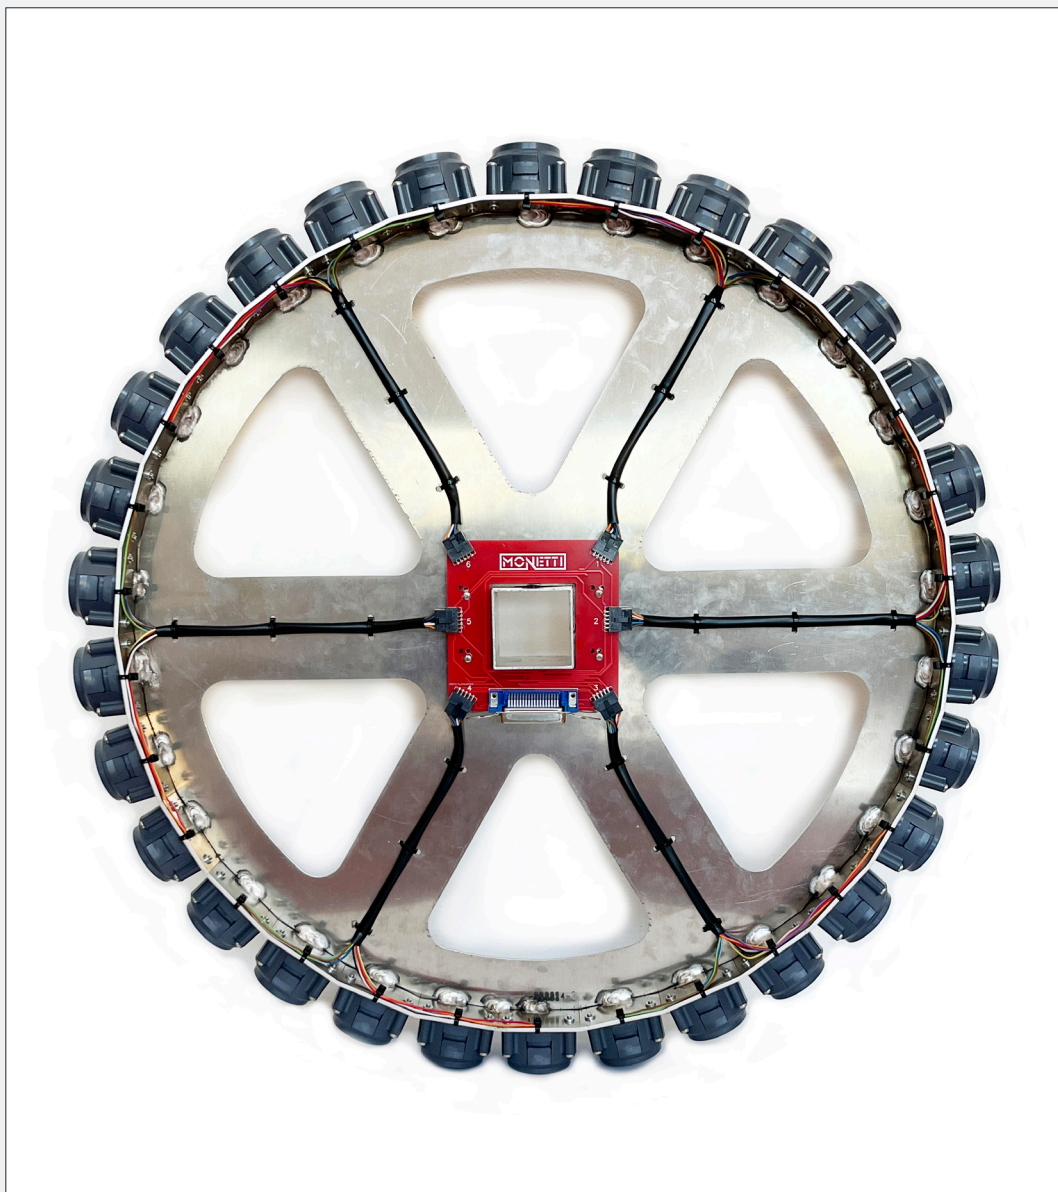

iShot® Sun 30 positions sun assembled and ready to use.

ITEM CODE	DESCRIPTION	PACKAGING
IS-SUN30-F030+2	SUN 30 CUES for FireOne® 	1/1
IS-SUN30-PY	SUN 30 CUES for PyroLEDA® 	1/1
IS-SUN30-FTK	SUN 30 CUES for FireTEK® 	1/1