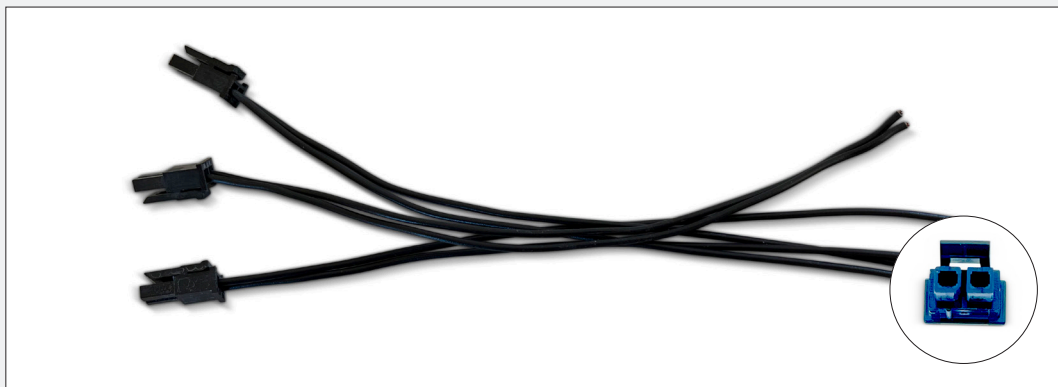

2023 | iShot® Plug&Fire Products catalogue

**MONETTI**

ITEM CODE	DESCRIPTION	PACKAGING
IS-BASE2	<p><b>BASE 2.0</b></p> <p>The universal holder for iShot® singleshots from 0,8" (20 mm) up to 2.4" (60 mm). Its four holes allow it to be screwed on any kind of rack or support. iShot base is electrically open to all existing firing systems by its input connector.</p>	10/5
IS-A	<p><b>IGNITER IS-A</b></p> <p>PCB mounted e-match shunted against stray currents and equipped with an unmovable protective cap.</p>	4/500

ITEM CODE	DESCRIPTION	PACKAGING
IS-CAV10R	<b>CABLE 10X2</b> with Molex 1X2 10 cm cable to connect iShot <sup>®</sup> base 2.0 to the iShot PCB P4 or P5 on racks.	20/1
IS-CAV15W	<b>CABLE 15X2</b> with Molex 1X2 15 cm cable to connect iShot <sup>®</sup> base 2.0 to the iShot PCB P4 or P5 on fun.	20/1
IS-CAV60W	<b>CABLE 60X10</b> with Molex 5X2 60 cm cable to connect iShot <sup>®</sup> base 2.0 directly to the racks.	6/1