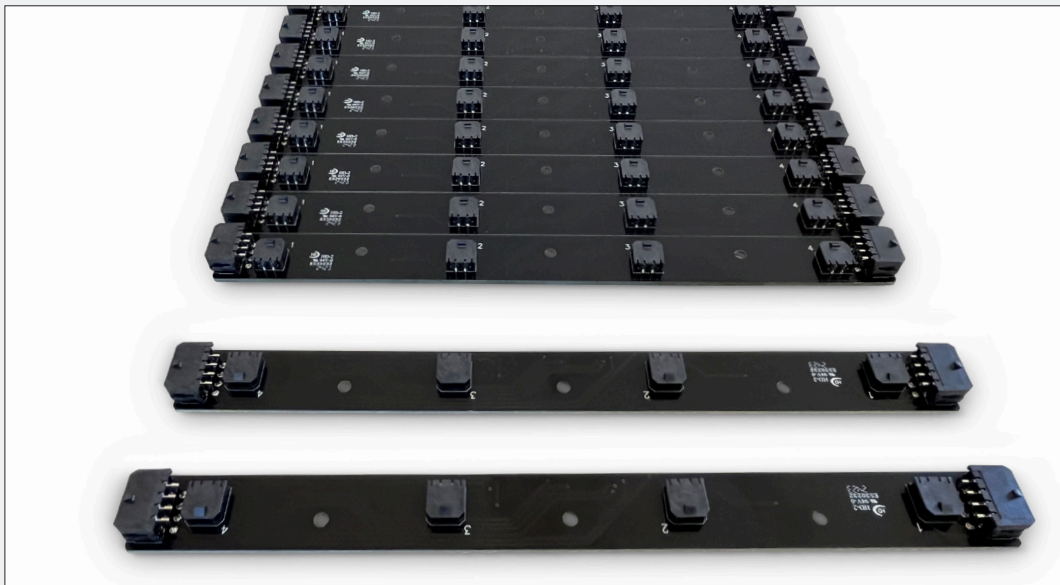

2023 | iShot® Plug&Fire Products catalogue

**MONETTI**

ITEM CODE	DESCRIPTION	PACKAGING
IS-BASE2	<p><b>BASE 2.0</b></p> <p>The universal holder for iShot® singleshots from 0,8" (20 mm) up to 2.4" (60 mm). Its four holes allow it to be screwed on any kind of rack or support. iShot base is electrically open to all existing firing systems by its input connector.</p>	10/5
IS-A	<p><b>IGNITER IS-A</b></p> <p>PCB mounted e-match shunted against stray currents and equipped with an unmovable protective cap.</p>	4/500

Molex to Molex 10 pins cables to connect ISPCB P5 to 20, 30 cues interfaces.

ITEM CODE	DESCRIPTION	PACKAGING
IS-CAV1R30	<b>CABLE 37X10</b> with Molex 2X5	5/1
IS-CAV2R30	<b>CABLE 28X10</b> with Molex 2X5	5/1
IS-CAV3R30	<b>CABLE 18X10</b> with Molex 2X5	5/1

ITEM CODE	DESCRIPTION	PACKAGING
IS-PCBPY32	<b>INTERFACE 32</b> PyroLEDA <sup>®</sup>	5/1
IS-PCBF032	<b>INTERFACE 32</b> FireOne <sup>®</sup>	5/1
IS-PCBF030+2	<b>INTERFACE 30+2</b> FireOne <sup>®</sup>	5/1

ITEM CODE	DESCRIPTION	PACKAGING
IS-PCBP4	<b>PCB RACK P4</b> 4 cues iShot® PCB to connect the interface to the single bases.	5/1
IS-PCBP5	<b>PCB RACK P5</b> 5 cues iShot® PCB to connect the interface to the single bases.	5/1