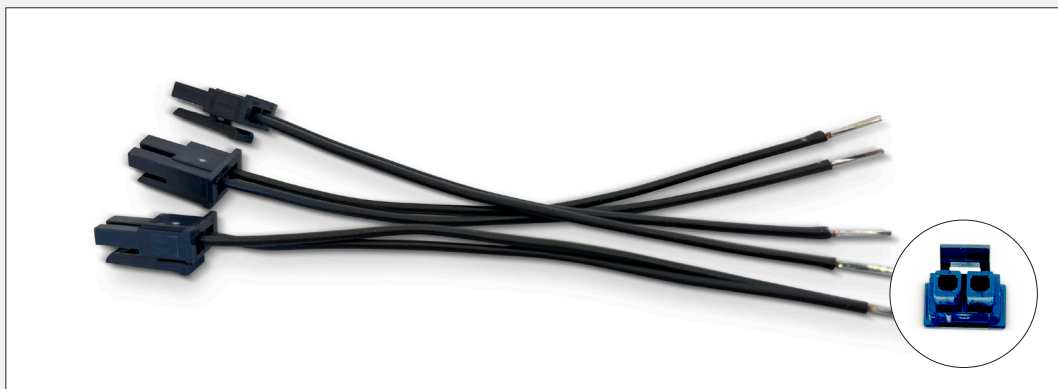

2023 | iShot® Plug&Fire Products catalogue

**MONETTI**

ITEM CODE	DESCRIPTION	PACKAGING
IS-BASE2	<p><b>BASE 2.0</b></p> <p>The universal holder for iShot® singleshots from 0,8" (20 mm) up to 2.4" (60 mm). Its four holes allow it to be screwed on any kind of rack or support. iShot base is electrically open to all existing firing systems by its input connector.</p>	10/5
IS-A	<p><b>IGNITER IS-A</b></p> <p>PCB mounted e-match shunted against stray currents and equipped with an unmovable protective cap.</p>	4/500

# iShot® Assembled Racks

iShot® Fan 15 positions fan available in 2 different cues set up: configuration 1-15 and 17-20 with 2 spare cues.

ITEM CODE	DESCRIPTION	PACKAGING
IS-FAN15-F0	<b>FAN 15 CUES</b> for FireOne® 	1/1
IS-FAN15-PY	<b>FAN 15 CUES</b> for PyroLEDA® 	1/1
IS-FAN15-FTK	<b>FAN 15 CUES</b> for FireTEK® 	1/1

ITEM CODE	DESCRIPTION	PACKAGING
IS-CAV10R	<b>CABLE 10X2</b> with Molex 1X2 10 cm cable to connect iShot <sup>®</sup> base 2.0 to the iShot PCB P4 or P5 on racks.	20/1
IS-CAV15W	<b>CABLE 15X2</b> with Molex 1X2 15 cm cable to connect iShot <sup>®</sup> base 2.0 to the iShot PCB P4 or P5 on fun.	20/1
IS-CAV60W	<b>CABLE 60X10</b> with Molex 5X2 60 cm cable to connect iShot <sup>®</sup> base 2.0 directly to the racks.	6/1