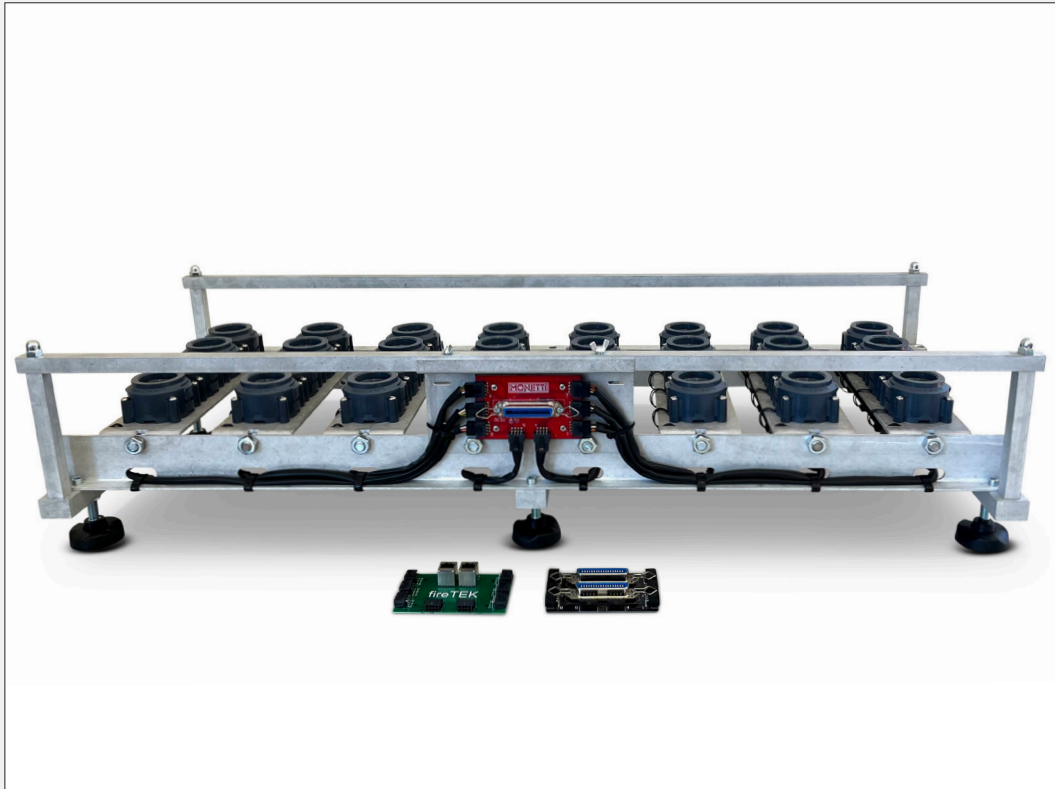

2023 | iShot® Plug&Fire Products catalogue

**MONETTI**

ITEM CODE	DESCRIPTION	PACKAGING
IS-BASE2	<p><b>BASE 2.0</b></p> <p>The universal holder for iShot® singleshots from 0,8" (20 mm) up to 2.4" (60 mm). Its four holes allow it to be screwed on any kind of rack or support. iShot base is electrically open to all existing firing systems by its input connector.</p>	10/5
IS-A	<p><b>IGNITER IS-A</b></p> <p>PCB mounted e-match shunted against stray currents and equipped with an unmovable protective cap.</p>	4/500

iShot® Rack | 32 positions rack arranged in 8 rails of 4 bases

ITEM CODE	DESCRIPTION	PACKAGING
IS-RACK32-PY	<b>RACK 32 CUES</b> for PyroLEDA®	1/1
		
IS-RACK32-F0	<b>RACK 32 CUES</b> for FireOne®	1/1
		
IS-RACK32-FTK	<b>RACK 32 CUES</b> for FireTEK®	1/1
		
IS-RACK36U-CB36	<b>IS-RACK36U-CB36</b> iShot® Rack 36 positions rack arranged in 9 rails of 4 bases.	1/1