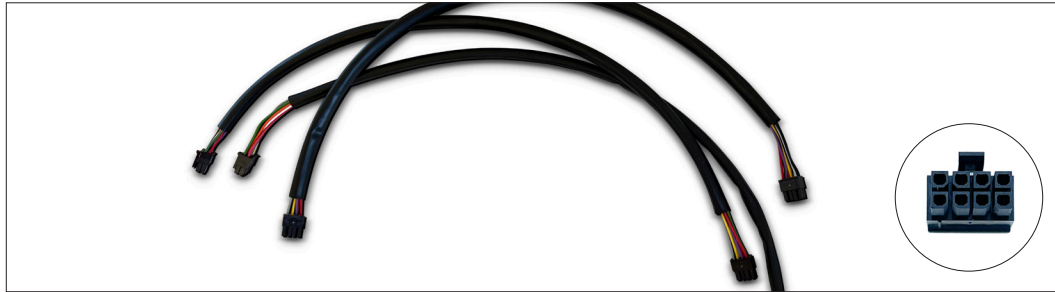

Molex to Molex 8 pins cables to connect ISPCB P4 to 16, 32, 36 cues interfaces.

ITEM CODE	DESCRIPTION	PACKAGING
IS-CAV1R32	CABLE 47X8 with Molex 2X4	5/1
IS-CAV2R32	CABLE 37X8 with Molex 2X4	5/1
IS-CAV3R32	CABLE 28X8 with Molex 2X4	5/1
IS-CAV4R32	CABLE 18X8 with Molex 2X4	5/1