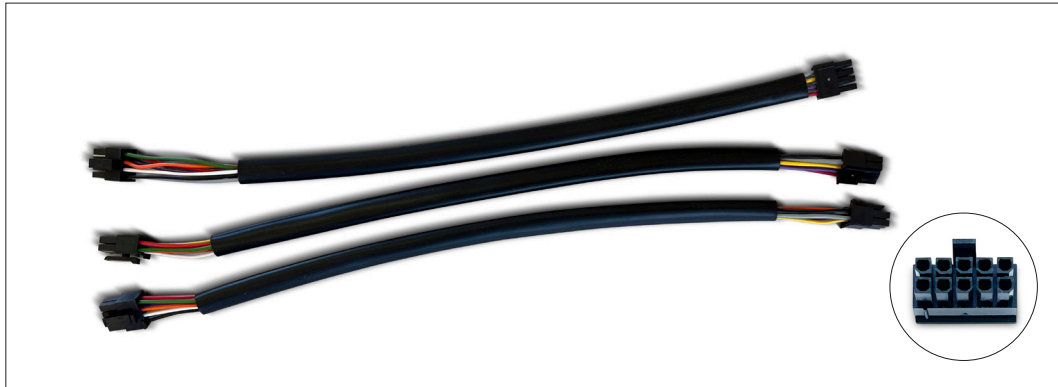

2023 | iShot® Plug&Fire Products catalogue

**MONETTI**

ITEM CODE	DESCRIPTION	PACKAGING
IS-BASE2	<p><b>BASE 2.0</b></p> <p>The universal holder for iShot® singleshots from 0,8" (20 mm) up to 2.4" (60 mm). Its four holes allow it to be screwed on any kind of rack or support. iShot base is electrically open to all existing firing systems by its input connector.</p>	10/5
IS-A	<p><b>IGNITER IS-A</b></p> <p>PCB mounted e-match shunted against stray currents and equipped with an unmovable protective cap.</p>	4/500

ITEM CODE	DESCRIPTION	PACKAGING
IS-CAV10R	<b>CABLE 10X2</b> with Molex 1X2 10 cm cable to connect iShot <sup>®</sup> base 2.0 to the iShot PCB P4 or P5 on racks.	20/1
IS-CAV15W	<b>CABLE 15X2</b> with Molex 1X2 15 cm cable to connect iShot <sup>®</sup> base 2.0 to the iShot PCB P4 or P5 on fun.	20/1
IS-CAV60W	<b>CABLE 60X10</b> with Molex 5X2 60 cm cable to connect iShot <sup>®</sup> base 2.0 directly to the racks.	6/1

Molex to Molex 8 pins cables to connect ISPCB P4 to 16, 32, 36 cues interfaces.

ITEM CODE	DESCRIPTION	PACKAGING
IS-CAV1R32	<b>CABLE 47X8</b> with Molex 2X4	5/1
IS-CAV2R32	<b>CABLE 37X8</b> with Molex 2X4	5/1
IS-CAV3R32	<b>CABLE 28X8</b> with Molex 2X4	5/1
IS-CAV4R32	<b>CABLE 18X8</b> with Molex 2X4	5/1

Molex to Molex 10 pins cables to connect ISPCB P5 to 20, 30 cues interfaces.

ITEM CODE	DESCRIPTION	PACKAGING
IS-CAV1R30	<b>CABLE 37X10</b> with Molex 2X5	5/1
IS-CAV2R30	<b>CABLE 28X10</b> with Molex 2X5	5/1
IS-CAV3R30	<b>CABLE 18X10</b> with Molex 2X5	5/1