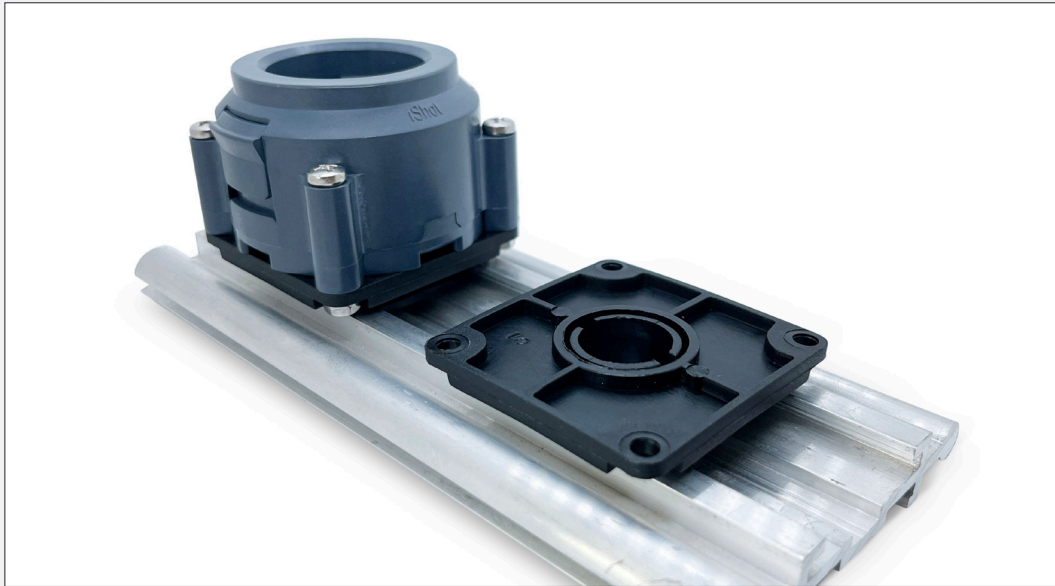

ITEM CODE	DESCRIPTION	PACKAGING
IS-AD	<p><b>ADAPTOR PYROLAMAS</b></p> <p>Designed for 38 mm and 40 mm Pyrolamas rails.</p>	100/1
IS-ESCAP	<p><b>EMERGENCY SAFE CAP</b></p> <p>Removable shunted safety cap designed to secure eventually unfired iShot singleshot.</p>	20/1