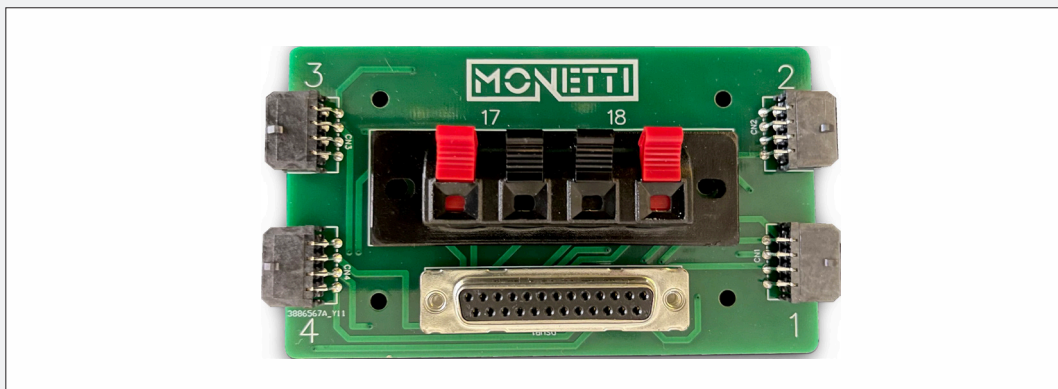

ITEM CODE	DESCRIPTION	PACKAGING
IS-CAV10R	<b>CABLE 10X2</b> with Molex 1X2 10 cm cable to connect iShot <sup>®</sup> base 2.0 to the iShot PCB P4 or P5 on racks.	20/1
IS-CAV15W	<b>CABLE 15X2</b> with Molex 1X2 15 cm cable to connect iShot <sup>®</sup> base 2.0 to the iShot PCB P4 or P5 on fun.	20/1
IS-CAV60W	<b>CABLE 60X10</b> with Molex 5X2 60 cm cable to connect iShot <sup>®</sup> base 2.0 directly to the racks.	6/1

Molex to Molex 8 pins cables to connect ISPCB P4 to 16, 32, 36 cues interfaces.

ITEM CODE	DESCRIPTION	PACKAGING
IS-CAV1R32	<b>CABLE 47X8</b> with Molex 2X4	5/1
IS-CAV2R32	<b>CABLE 37X8</b> with Molex 2X4	5/1
IS-CAV3R32	<b>CABLE 28X8</b> with Molex 2X4	5/1
IS-CAV4R32	<b>CABLE 18X8</b> with Molex 2X4	5/1

Molex to Molex 10 pins cables to connect ISPCB P5 to 20, 30 cues interfaces.

ITEM CODE	DESCRIPTION	PACKAGING
IS-CAV1R30	<b>CABLE 37X10</b> with Molex 2X5	5/1
IS-CAV2R30	<b>CABLE 28X10</b> with Molex 2X5	5/1
IS-CAV3R30	<b>CABLE 18X10</b> with Molex 2X5	5/1

ITEM CODE	DESCRIPTION	PACKAGING
IS-PCBPY32	<b>INTERFACE 32</b> PyroLEDA <sup>®</sup>	5/1
IS-PCBF032	<b>INTERFACE 32</b> FireOne <sup>®</sup>	5/1
IS-PCBF030+2	<b>INTERFACE 30+2</b> FireOne <sup>®</sup>	5/1