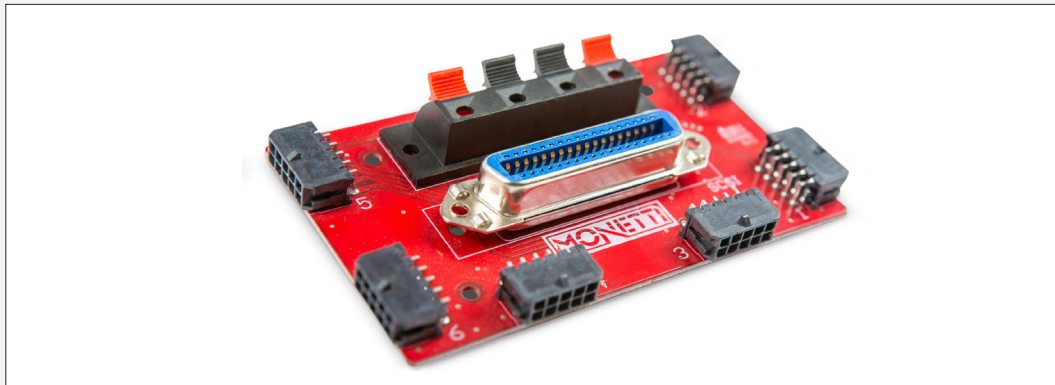

ITEM CODE	DESCRIPTION	PACKAGING
IS-CAV10R	<b>CABLE 10X2</b> with Molex 1X2 10 cm cable to connect iShot <sup>®</sup> base 2.0 to the iShot PCB P4 or P5 on racks.	20/1
IS-CAV15W	<b>CABLE 15X2</b> with Molex 1X2 15 cm cable to connect iShot <sup>®</sup> base 2.0 to the iShot PCB P4 or P5 on fun.	20/1
IS-CAV60W	<b>CABLE 60X10</b> with Molex 5X2 60 cm cable to connect iShot <sup>®</sup> base 2.0 directly to the racks.	6/1

Molex to Molex 8 pins cables to connect ISPCB P4 to 16, 32, 36 cues interfaces.

ITEM CODE	DESCRIPTION	PACKAGING
IS-CAV1R32	<b>CABLE 47X8</b> with Molex 2X4	5/1
IS-CAV2R32	<b>CABLE 37X8</b> with Molex 2X4	5/1
IS-CAV3R32	<b>CABLE 28X8</b> with Molex 2X4	5/1
IS-CAV4R32	<b>CABLE 18X8</b> with Molex 2X4	5/1

Molex to Molex 10 pins cables to connect ISPCB P5 to 20, 30 cues interfaces.

ITEM CODE	DESCRIPTION	PACKAGING
IS-CAV1R30	<b>CABLE 37X10</b> with Molex 2X5	5/1
IS-CAV2R30	<b>CABLE 28X10</b> with Molex 2X5	5/1
IS-CAV3R30	<b>CABLE 18X10</b> with Molex 2X5	5/1