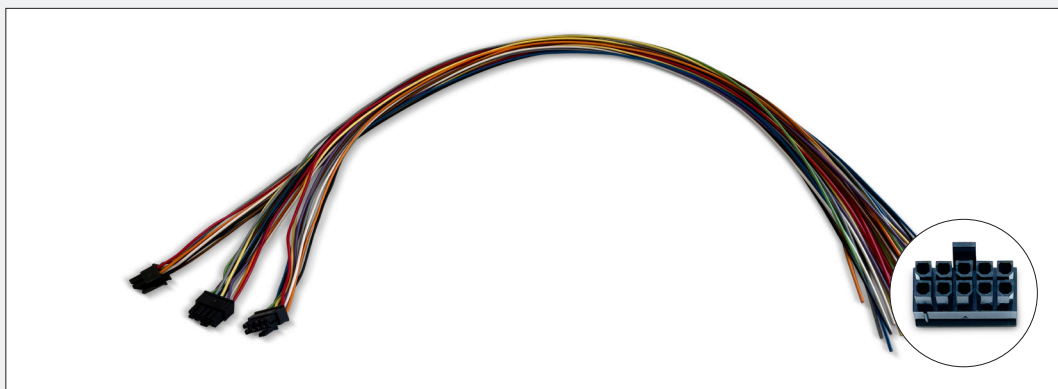

2023 | iShot® Plug&Fire Products catalogue

**MONETTI**

ITEM CODE	DESCRIPTION	PACKAGING
IS-BASE2	<p><b>BASE 2.0</b></p> <p>The universal holder for iShot® singleshots from 0,8" (20 mm) up to 2.4" (60 mm). Its four holes allow it to be screwed on any kind of rack or support. iShot base is electrically open to all existing firing systems by its input connector.</p>	10/5
IS-A	<p><b>IGNITER IS-A</b></p> <p>PCB mounted e-match shunted against stray currents and equipped with an unmovable protective cap.</p>	4/500

ITEM CODE	DESCRIPTION	PACKAGING
IS-CAV10R	<b>CABLE 10X2</b> with Molex 1X2 10 cm cable to connect iShot <sup>®</sup> base 2.0 to the iShot PCB P4 or P5 on racks.	20/1
IS-CAV15W	<b>CABLE 15X2</b> with Molex 1X2 15 cm cable to connect iShot <sup>®</sup> base 2.0 to the iShot PCB P4 or P5 on fun.	20/1
IS-CAV60W	<b>CABLE 60X10</b> with Molex 5X2 60 cm cable to connect iShot <sup>®</sup> base 2.0 directly to the racks.	6/1