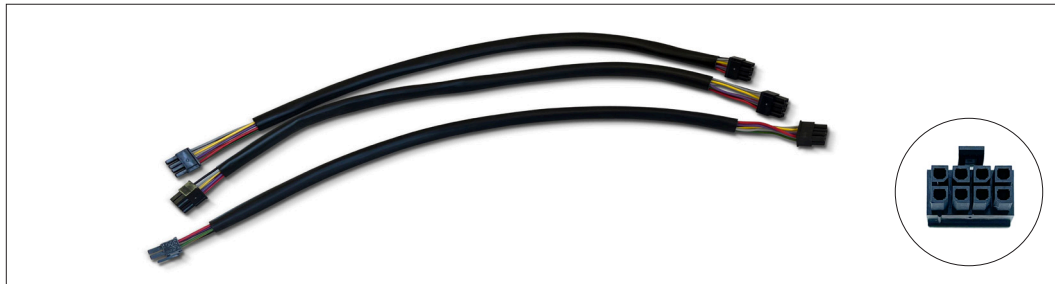

Molex to Molex 8 pins cables to connect ISPCB P4 to 16, 32, 36 cues interfaces.

ITEM CODE	DESCRIPTION	PACKAGING
IS-CAV1R32	CABLE 47X8 with Molex 2X4	5/1
IS-CAV2R32	CABLE 37X8 with Molex 2X4	5/1
IS-CAV3R32	CABLE 28X8 with Molex 2X4	5/1
IS-CAV4R32	CABLE 18X8 with Molex 2X4	5/1