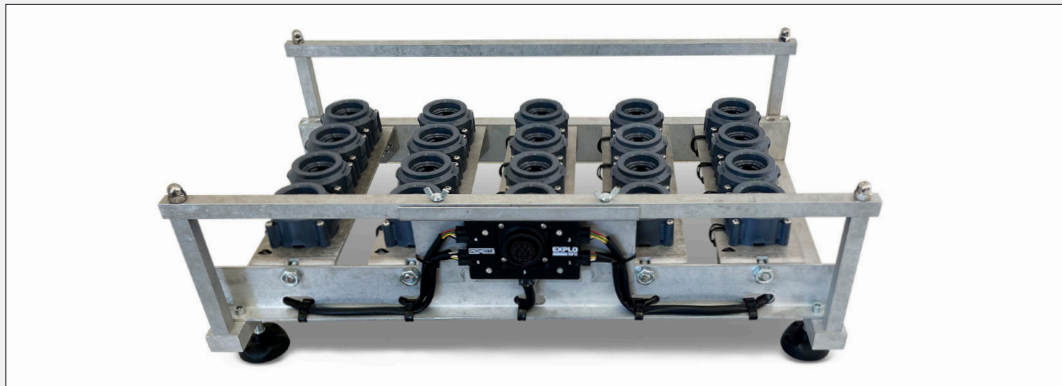

2023 | iShot® Plug&Fire Products catalogue

**MONETTI**

ITEM CODE	DESCRIPTION	PACKAGING
IS-BASE2	<p><b>BASE 2.0</b></p> <p>The universal holder for iShot® singleshots from 0,8" (20 mm) up to 2.4" (60 mm). Its four holes allow it to be screwed on any kind of rack or support. iShot base is electrically open to all existing firing systems by its input connector.</p>	10/5
IS-A	<p><b>IGNITER IS-A</b></p> <p>PCB mounted e-match shunted against stray currents and equipped with an unmovable protective cap.</p>	4/500

iShot® Rack | 32 positions rack arranged in 8 rails of 4 bases

ITEM CODE	DESCRIPTION	PACKAGING
IS-RACK32-PY	<b>RACK 32 CUES</b> for PyroLEDA®	1/1
		
IS-RACK32-F0	<b>RACK 32 CUES</b> for FireOne®	1/1
		
IS-RACK32-FTK	<b>RACK 32 CUES</b> for FireTEK®	1/1
		
IS-RACK36U-CB36	<b>IS-RACK36U-CB36</b> iShot® Rack 36 positions rack arranged in 9 rails of 4 bases.	1/1

ITEM CODE	DESCRIPTION	PACKAGING
IS-RACK30SL-F0	<b>RACK 30 CUES</b> for FireOne® iShot® Rack 30 positions rack with free single adjustable angle. Configuration 5x6 + 2 spare lines.	1/1