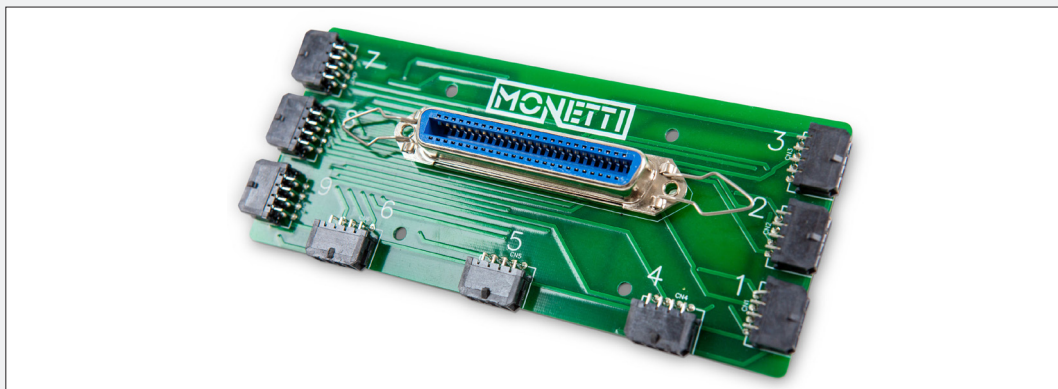

ITEM CODE	DESCRIPTION	PACKAGING
IS-PCBCB16+2	INTERFACE 16+2 Cobra®	5/1
IS-PCBCB36	INTERFACE 36 Cobra®	5/1
IS-PCBFTK32	INTERFACE 32 FireTEK®	5/1