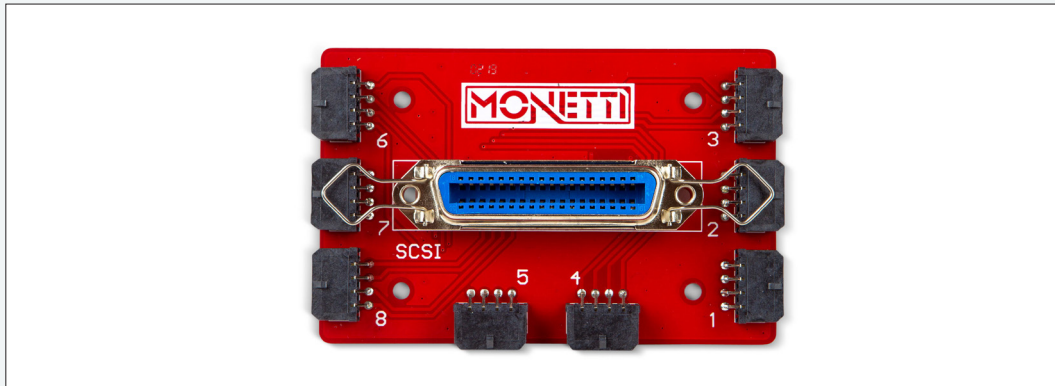

ITEM CODE	DESCRIPTION	PACKAGING
IS-CAV10R	<b>CABLE 10X2</b> with Molex 1X2 10 cm cable to connect iShot <sup>®</sup> base 2.0 to the iShot PCB P4 or P5 on racks.	20/1
IS-CAV15W	<b>CABLE 15X2</b> with Molex 1X2 15 cm cable to connect iShot <sup>®</sup> base 2.0 to the iShot PCB P4 or P5 on fun.	20/1
IS-CAV60W	<b>CABLE 60X10</b> with Molex 5X2 60 cm cable to connect iShot <sup>®</sup> base 2.0 directly to the racks.	6/1

Molex to Molex 8 pins cables to connect ISPCB P4 to 16, 32, 36 cues interfaces.

ITEM CODE	DESCRIPTION	PACKAGING
IS-CAV1R32	<b>CABLE 47X8</b> with Molex 2X4	5/1
IS-CAV2R32	<b>CABLE 37X8</b> with Molex 2X4	5/1
IS-CAV3R32	<b>CABLE 28X8</b> with Molex 2X4	5/1
IS-CAV4R32	<b>CABLE 18X8</b> with Molex 2X4	5/1

Molex to Molex 10 pins cables to connect ISPCB P5 to 20, 30 cues interfaces.

ITEM CODE	DESCRIPTION	PACKAGING
IS-CAV1R30	<b>CABLE 37X10</b> with Molex 2X5	5/1
IS-CAV2R30	<b>CABLE 28X10</b> with Molex 2X5	5/1
IS-CAV3R30	<b>CABLE 18X10</b> with Molex 2X5	5/1