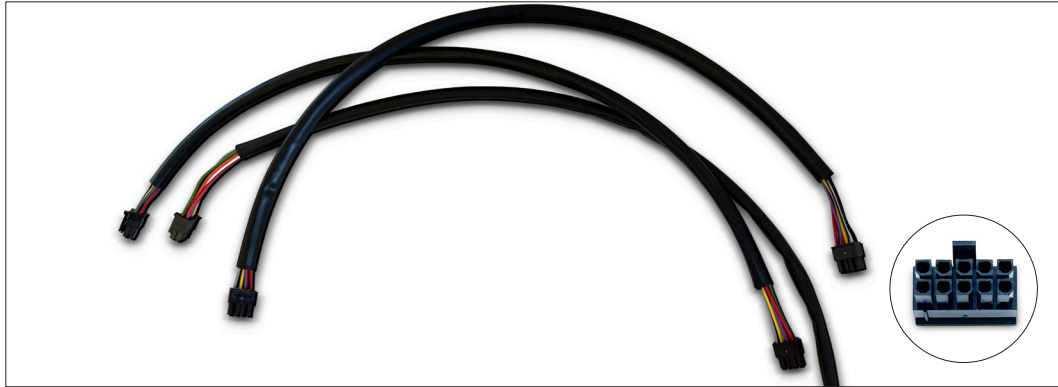

2023 | iShot® Plug&Fire Products catalogue

**MONETTI**

ITEM CODE	DESCRIPTION	PACKAGING
IS-BASE2	<p><b>BASE 2.0</b></p> <p>The universal holder for iShot® singleshots from 0,8" (20 mm) up to 2.4" (60 mm). Its four holes allow it to be screwed on any kind of rack or support. iShot base is electrically open to all existing firing systems by its input connector.</p>	10/5
IS-A	<p><b>IGNITER IS-A</b></p> <p>PCB mounted e-match shunted against stray currents and equipped with an unmovable protective cap.</p>	4/500

ITEM CODE	DESCRIPTION	PACKAGING
IS-CAV10R	<b>CABLE 10X2</b> with Molex 1X2 10 cm cable to connect iShot <sup>®</sup> base 2.0 to the iShot PCB P4 or P5 on racks.	20/1
IS-CAV15W	<b>CABLE 15X2</b> with Molex 1X2 15 cm cable to connect iShot <sup>®</sup> base 2.0 to the iShot PCB P4 or P5 on fun.	20/1
IS-CAV60W	<b>CABLE 60X10</b> with Molex 5X2 60 cm cable to connect iShot <sup>®</sup> base 2.0 directly to the racks.	6/1

Molex to Molex 8 pins cables to connect ISPCB P4 to 16, 32, 36 cues interfaces.

ITEM CODE	DESCRIPTION	PACKAGING
IS-CAV1R32	<b>CABLE 47X8</b> with Molex 2X4	5/1
IS-CAV2R32	<b>CABLE 37X8</b> with Molex 2X4	5/1
IS-CAV3R32	<b>CABLE 28X8</b> with Molex 2X4	5/1
IS-CAV4R32	<b>CABLE 18X8</b> with Molex 2X4	5/1

Molex to Molex 10 pins cables to connect ISPCB P5 to 20, 30 cues interfaces.

ITEM CODE	DESCRIPTION	PACKAGING
IS-CAV1R30	<b>CABLE 37X10</b> with Molex 2X5	5/1
IS-CAV2R30	<b>CABLE 28X10</b> with Molex 2X5	5/1
IS-CAV3R30	<b>CABLE 18X10</b> with Molex 2X5	5/1