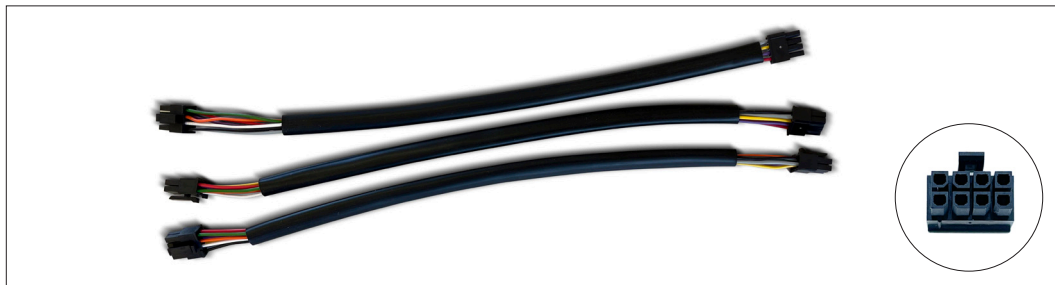

Molex to Molex 8 pins cables to connect ISPCB P4 to 16, 32, 36 cues interfaces.

ITEM CODE	DESCRIPTION	PACKAGING
IS-CAV1R32	CABLE 47X8 with Molex 2X4	5/1
IS-CAV2R32	CABLE 37X8 with Molex 2X4	5/1
IS-CAV3R32	CABLE 28X8 with Molex 2X4	5/1
IS-CAV4R32	CABLE 18X8 with Molex 2X4	5/1