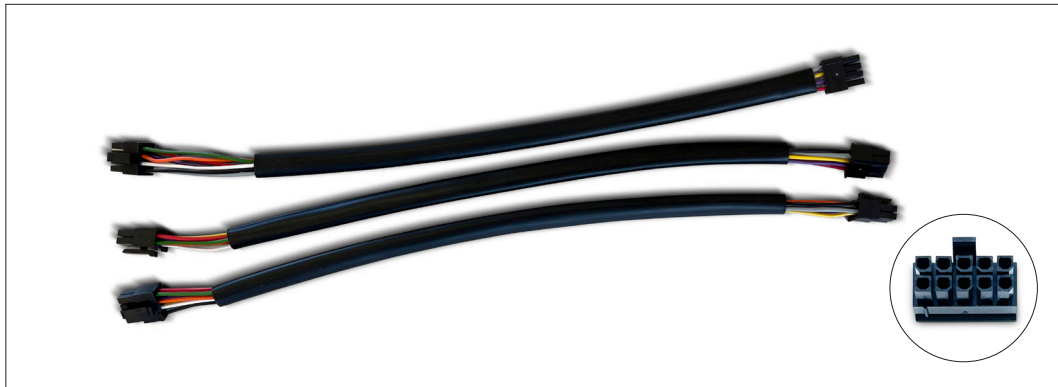

ITEM CODE	DESCRIPTION	PACKAGING
IS-CAV10R	<b>CABLE 10X2</b> with Molex 1X2 10 cm cable to connect iShot <sup>®</sup> base 2.0 to the iShot PCB P4 or P5 on racks.	20/1
IS-CAV15W	<b>CABLE 15X2</b> with Molex 1X2 15 cm cable to connect iShot <sup>®</sup> base 2.0 to the iShot PCB P4 or P5 on fun.	20/1
IS-CAV60W	<b>CABLE 60X10</b> with Molex 5X2 60 cm cable to connect iShot <sup>®</sup> base 2.0 directly to the racks.	6/1

Molex to Molex 8 pins cables to connect ISPCB P4 to 16, 32, 36 cues interfaces.

ITEM CODE	DESCRIPTION	PACKAGING
IS-CAV1R32	<b>CABLE 47X8</b> with Molex 2X4	5/1
IS-CAV2R32	<b>CABLE 37X8</b> with Molex 2X4	5/1
IS-CAV3R32	<b>CABLE 28X8</b> with Molex 2X4	5/1
IS-CAV4R32	<b>CABLE 18X8</b> with Molex 2X4	5/1

Molex to Molex 10 pins cables to connect ISPCB P5 to 20, 30 cues interfaces.

ITEM CODE	DESCRIPTION	PACKAGING
IS-CAV1R30	<b>CABLE 37X10</b> with Molex 2X5	5/1
IS-CAV2R30	<b>CABLE 28X10</b> with Molex 2X5	5/1
IS-CAV3R30	<b>CABLE 18X10</b> with Molex 2X5	5/1