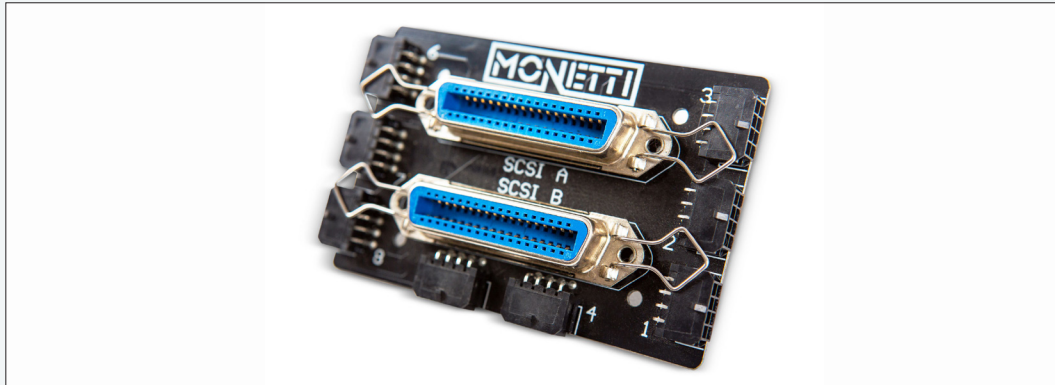

ITEM CODE	DESCRIPTION	PACKAGING
IS-PCBPY32	INTERFACE 32 PyroLEDA®	5/1
IS-PCBF032	INTERFACE 32 FireOne®	5/1
IS-PCBF030+2	INTERFACE 30+2 FireOne®	5/1