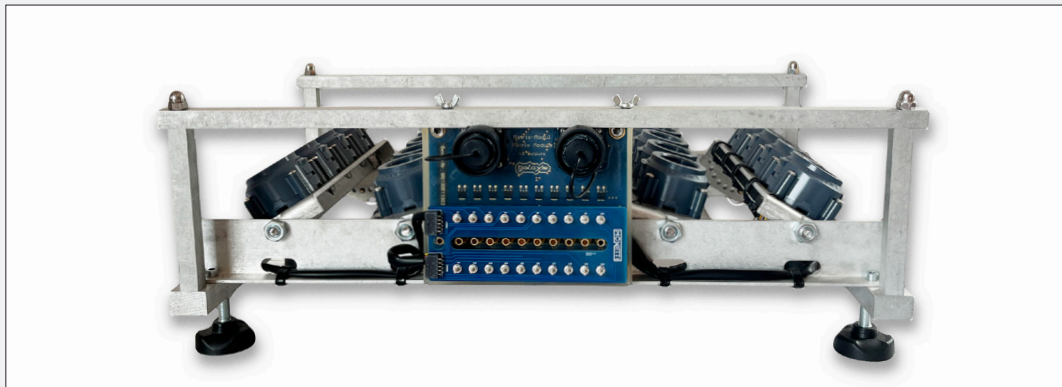

2023 | iShot® Plug&Fire Products catalogue

**MONETTI**

ITEM CODE	DESCRIPTION	PACKAGING
IS-BASE2	<p><b>BASE 2.0</b></p> <p>The universal holder for iShot® singleshots from 0,8" (20 mm) up to 2.4" (60 mm). Its four holes allow it to be screwed on any kind of rack or support. iShot base is electrically open to all existing firing systems by its input connector.</p>	10/5
IS-A	<p><b>IGNITER IS-A</b></p> <p>PCB mounted e-match shunted against stray currents and equipped with an unmovable protective cap.</p>	4/500

iShot® Rack | 32 positions rack arranged in 8 rails of 4 bases

ITEM CODE	DESCRIPTION	PACKAGING
IS-RACK32-PY	<b>RACK 32 CUES</b> for PyroLEDA®	1/1
		
IS-RACK32-F0	<b>RACK 32 CUES</b> for FireOne®	1/1
		
IS-RACK32-FTK	<b>RACK 32 CUES</b> for FireTEK®	1/1
		
IS-RACK36U-CB36	<b>IS-RACK36U-CB36</b> iShot® Rack 36 positions rack arranged in 9 rails of 4 bases.	1/1